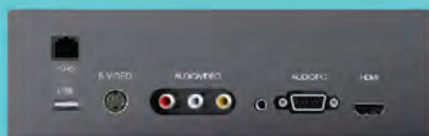

Finishing: Flush Acrylic

Dimensions: L375 x W80 x D10 mm

Power: 110V - 240V

SP4A-A

SmartPanel 4A-A is an auto-sensing and auto-switching multimedia panel. Guests can play their movies, music and images on the TV by connecting their portable devices to the AV ports on the panel. Installation is easy and cost-effective with its single HDMI cable connection to the TV.

Finishing: Flush Acrylic

Dimensions: L275 x W80 x D10 mm

Power: 110V - 240V

SmartPanel Passive Series

SP3N

SmartPanel 3N is a passive multimedia panel that transmits the input signals to TV and with two universal power outlets. Guest can play their movies, music and images on the TV by connecting their portable devices to the AV ports on the panel and using the TV remote control to select the relevant input signals.

Finishing: Stainless Steel Hairline

Dimensions: L380 x W90 x D10 mm

Power: 110V - 240V

SP4N

SmartPanel 4N is a passive multimedia panel that transmits the input signals to TV. Guest can play their movies, music and images on the TV by connecting their portable devices to the AV ports on the panel and using the TV remote control to select the relevant input signals.